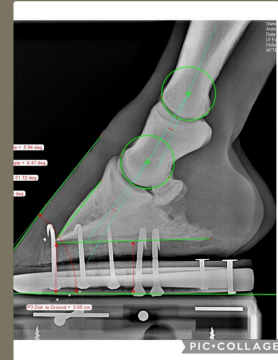

# Posture & Gait Asymmetries

## The Shoeing Connection!

September 21, 2024  
Fairfield, VA

In this hands on clinic you will learn how the “Holistic” Horse approach to shoeing can dramatically improve fluidity of movement, elevate performance, help resolve intermittent lameness, and prevent injuries!

Join clinicians Richard Armentrout, APF-I and Luke Binegar who share a combined 46 years of experience in farriery. They will provide performance evaluations utilizing radiology coupled with dynamic and static evaluations of the horse. You will have the opportunity to follow along with the process and gain a deeper understanding of the Whole Horse process!