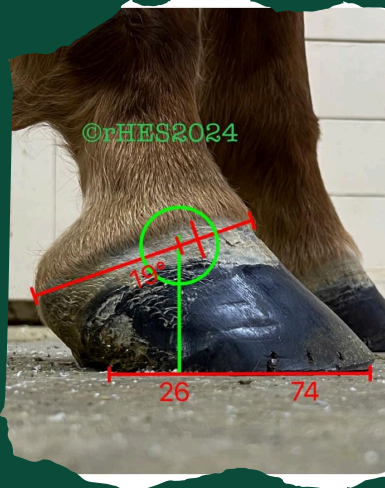

# Posture & Gait Asymmetries

## The Shoeing Connection!

September 21, 2024  
Fairfield, VA

In this hands on clinic you will learn how the “Holistic” Horse approach to shoeing can dramatically improve fluidity of movement, elevate performance, help resolve intermittent lameness, and prevent injuries!

Join clinicians Richard Armentrout, APF-I and Luke Binegar who share a combined 46 years of experience in farriery. They will provide performance evaluations utilizing radiology coupled with dynamic and static evaluations of the horse. You will have the opportunity to follow along with the process and gain a deeper understanding of the Whole Horse process!