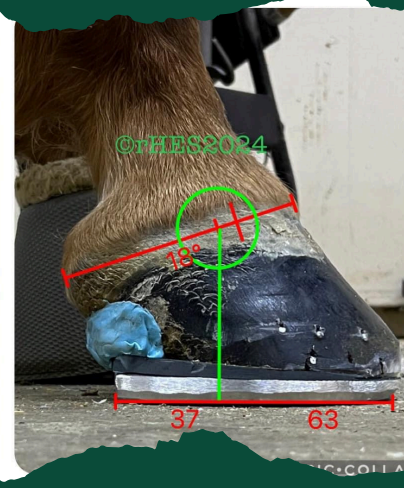

# Posture & Gait Asymmetries

## The Shoeing Connection!

September 21, 2024  
Fairfield, VA

In this hands on clinic you will learn how the “Holistic” Horse approach to shoeing can dramatically improve fluidity of movement, elevate performance, help resolve intermittent lameness, and prevent injuries!

Join clinicians Richard Armentrout, APF-I and Luke Binegar who share a combined 46 years of experience in farriery. They will provide performance evaluations utilizing radiology coupled with dynamic and static evaluations of the horse. You will have the opportunity to follow along with the process and gain a deeper understanding of the Whole Horse process!